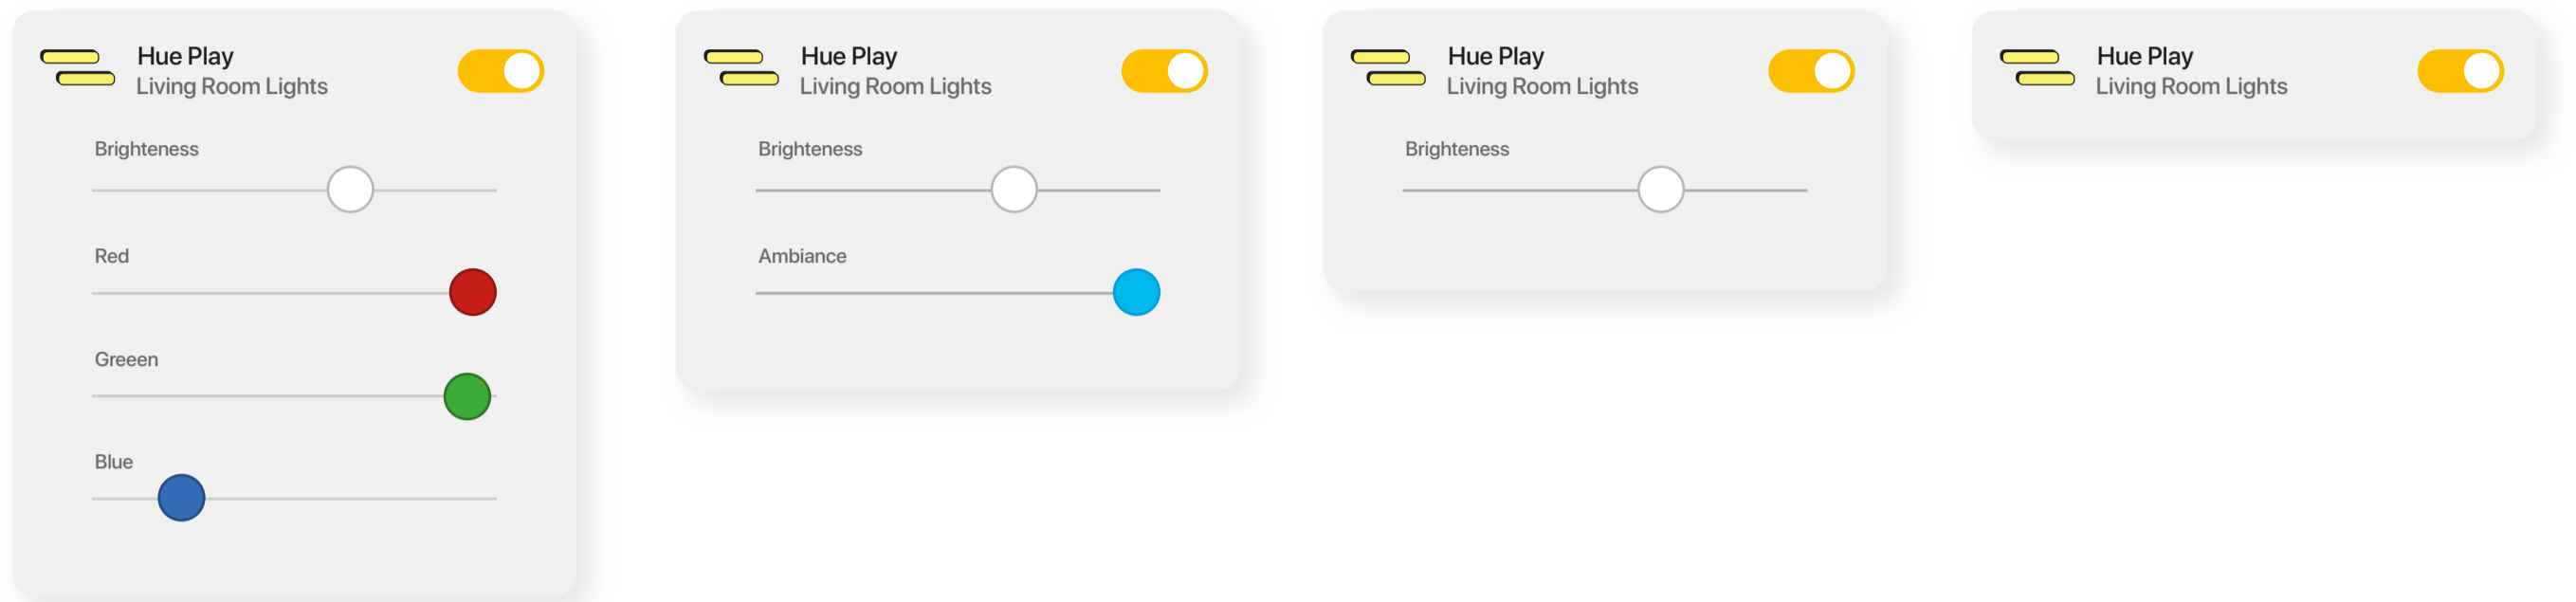

2. Widgets

Lights

Minimized

Expanded

Scenes

HVAC

Security

Rollers