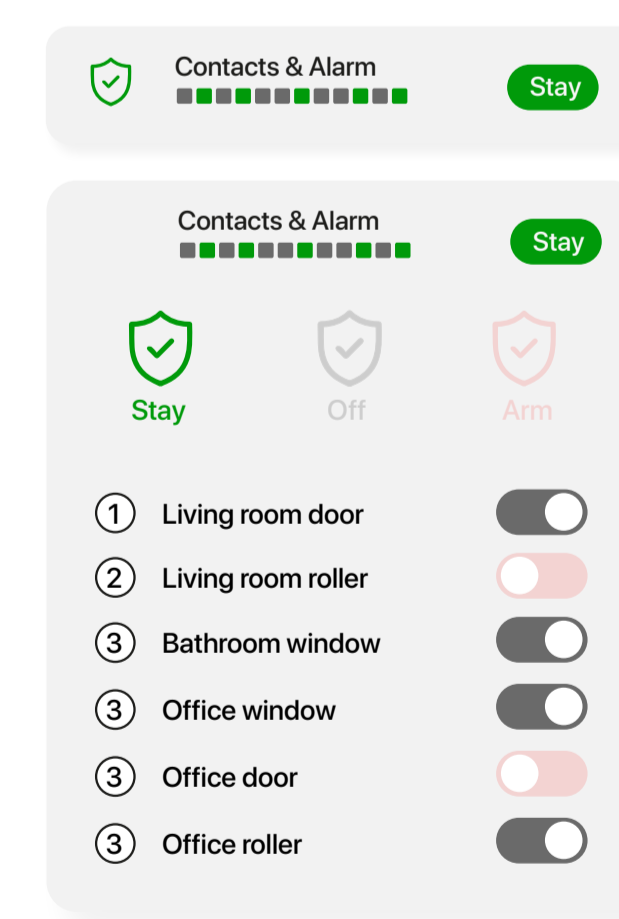

2. Widgets

Lights

Minimized

Expanded

Scenes

HVAC

Security

Rollers