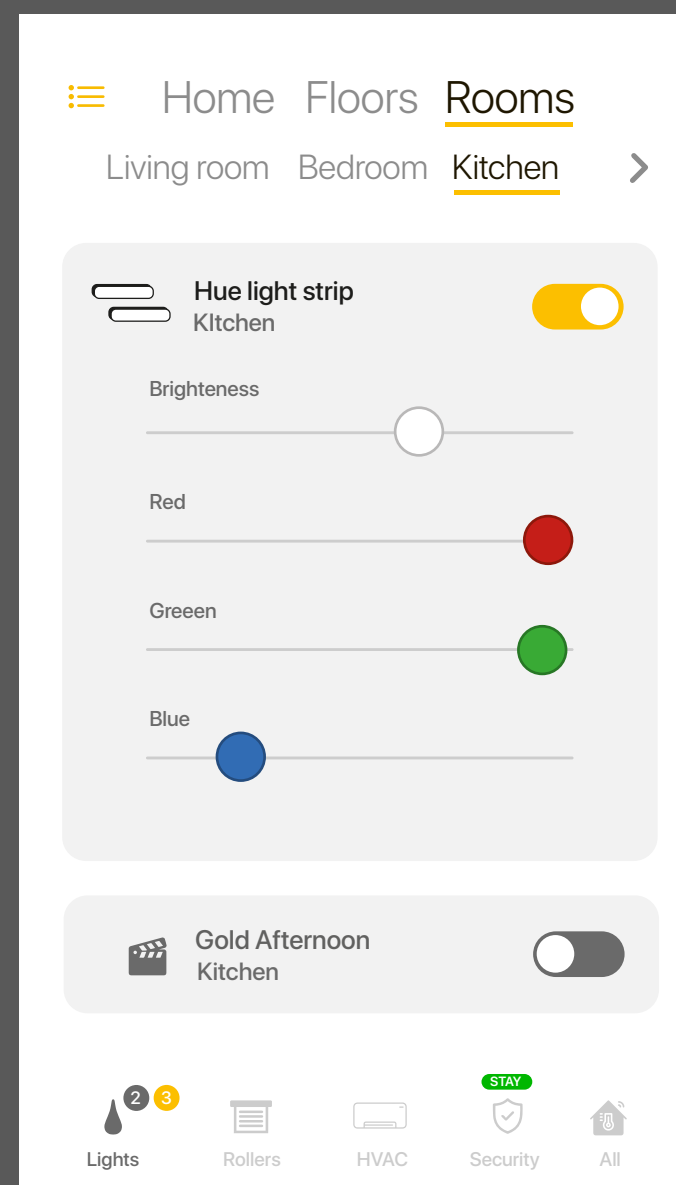

Nic's OH Page Overview

Nic's OH Page Navigation | Upper Part

Fixed navigation menu, (always on top of the page)

1

Appears when:
a. Rooms > 3 AND
b. There are "rooms" on the right
c. On select: scrolls to next room

2

Appears when:
a. Rooms > 3 AND
b. There are "rooms" on the left
c. On select: scrolls to previous room

Structure

Home	Floors	Rooms
Security	Floor 1	Room 1
Scenes	Floor 2	Room 2
Weather	Floor ...	Room ...
Consumption		
Rules		

Navigation menu (4 rooms example)

Living room Bedroom Kitchen Bathroom

1

Living room Bedroom Kitchen Bathroom

2

Nic's OH Page Navigation | Bottom Part

Fixed block, (always at the bottom of the page)