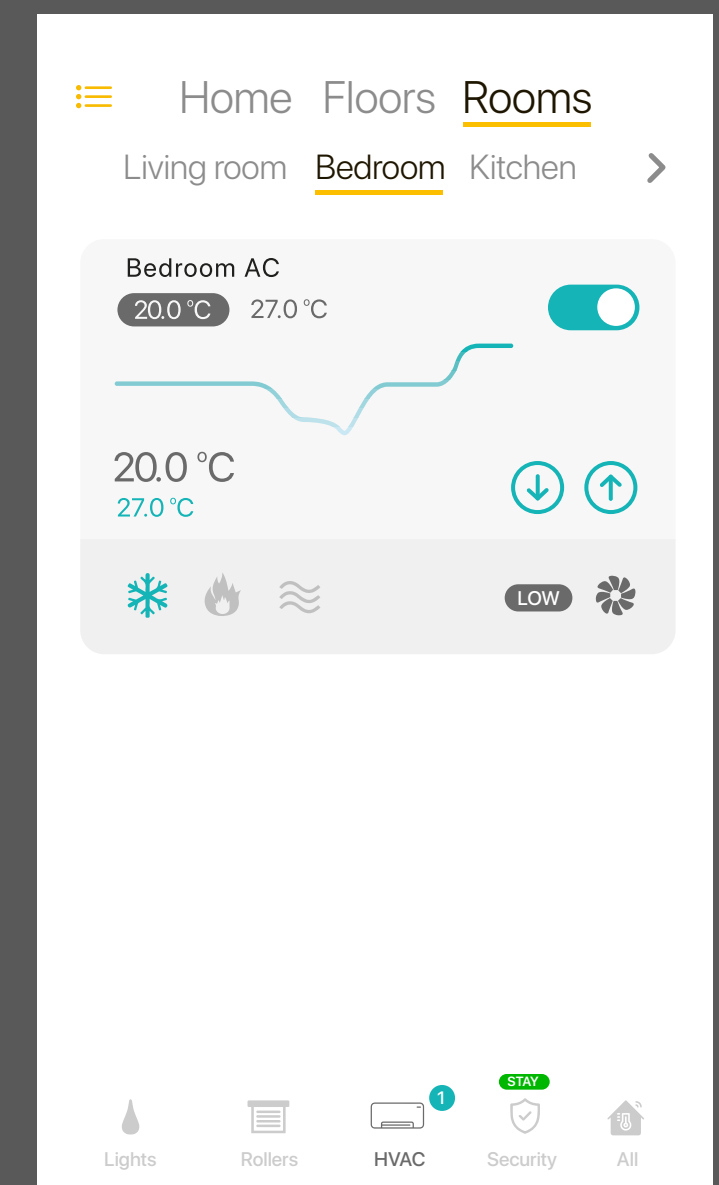

Nic's OH Page Overview

Nic's OH Page Navigation | Upper Part

Fixed navigation menu, (always on top of the page)

1

Appears when:
a. Rooms > 3 AND
b. There are "rooms" on the right
c. On select: scrolls to next room

2

Appears when:
a. Rooms > 3 AND
b. There are "rooms" on the left
c. On select: scrolls to previous room

Structure

Home	Floors	Rooms
Security	Floor 1	Room 1
Scenes	Floor 2	Room 2
Weather	Floor ...	Room ...
Consumption		
Rules		

Navigation menu (4 rooms example)

Living room Bedroom Kitchen Bathroom

1

Living room Bedroom Kitchen Bathroom

2

Nic's OH Page Navigation | Bottom Part

Fixed block, (always at the bottom of the page)