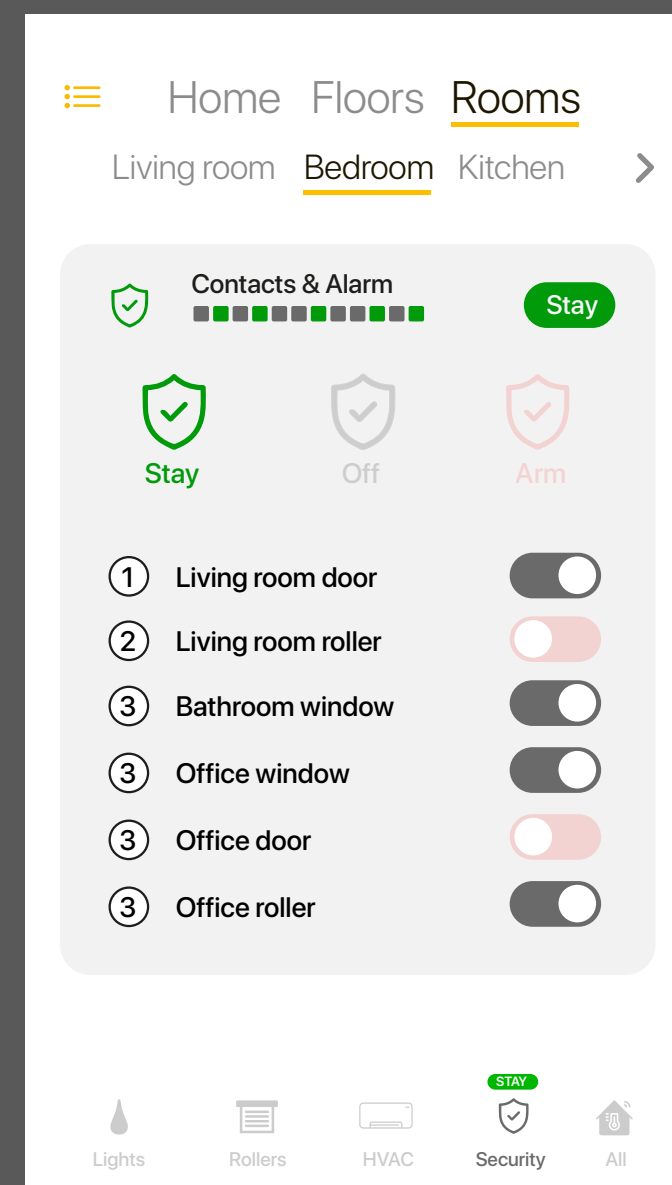

Nic's OH Page Overview

Nic's OH Page Navigation | Upper Part

Fixed navigation menu, (always on top of the page)

1

Appears when:
a. Rooms > 3 AND
b. There are "rooms" on the right
c. On select: scrolls to next room

2

Appears when:
a. Rooms > 3 AND
b. There are "rooms" on the left
c. On select: scrolls to previous room

Structure

Home	Floors	Rooms
Security	Floor 1	Room 1
Scenes	Floor 2	Room 2
Weather	Floor ...	Room ...
Consumption		
Rules		

Navigation menu (4 rooms example)

Living room Bedroom Kitchen Bathroom

1

Living room Bedroom Kitchen Bathroom

2

Nic's OH Page Navigation | Bottom Part

Fixed block, (always at the bottom of the page)