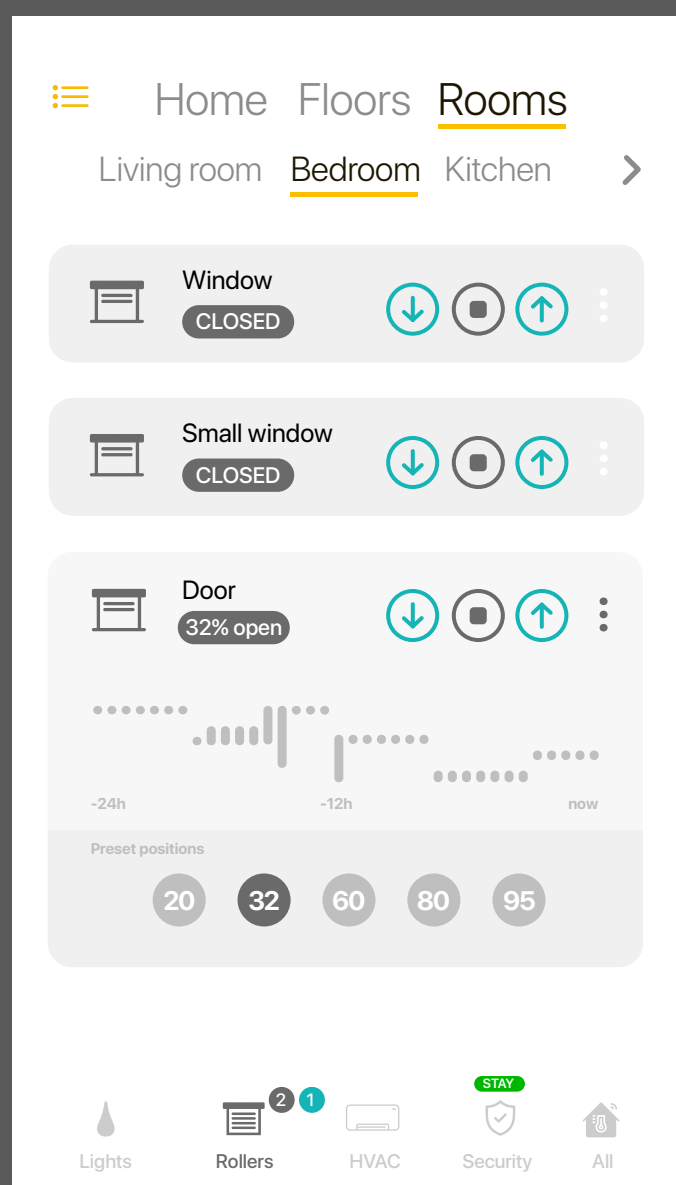

Nic's OH Page Overview

Nic's OH Page Navigation | Upper Part

Fixed navigation menu, (always on top of the page)

1

Appears when:
a. Rooms > 3 AND
b. There are "rooms" on the right
c. On select: scrolls to next room

2

Appears when:
a. Rooms > 3 AND
b. There are "rooms" on the left
c. On select: scrolls to previous room

Structure

Home	Floors	Rooms
Security	Floor 1	Room 1
Scenes	Floor 2	Room 2
Weather	Floor ...	Room ...
Consumption		
Rules		

Navigation menu (4 rooms example)

Living room Bedroom Kitchen Bathroom

1

Living room Bedroom Kitchen Bathroom

2

Nic's OH Page Navigation | Bottom Part

Fixed block, (always at the bottom of the page)