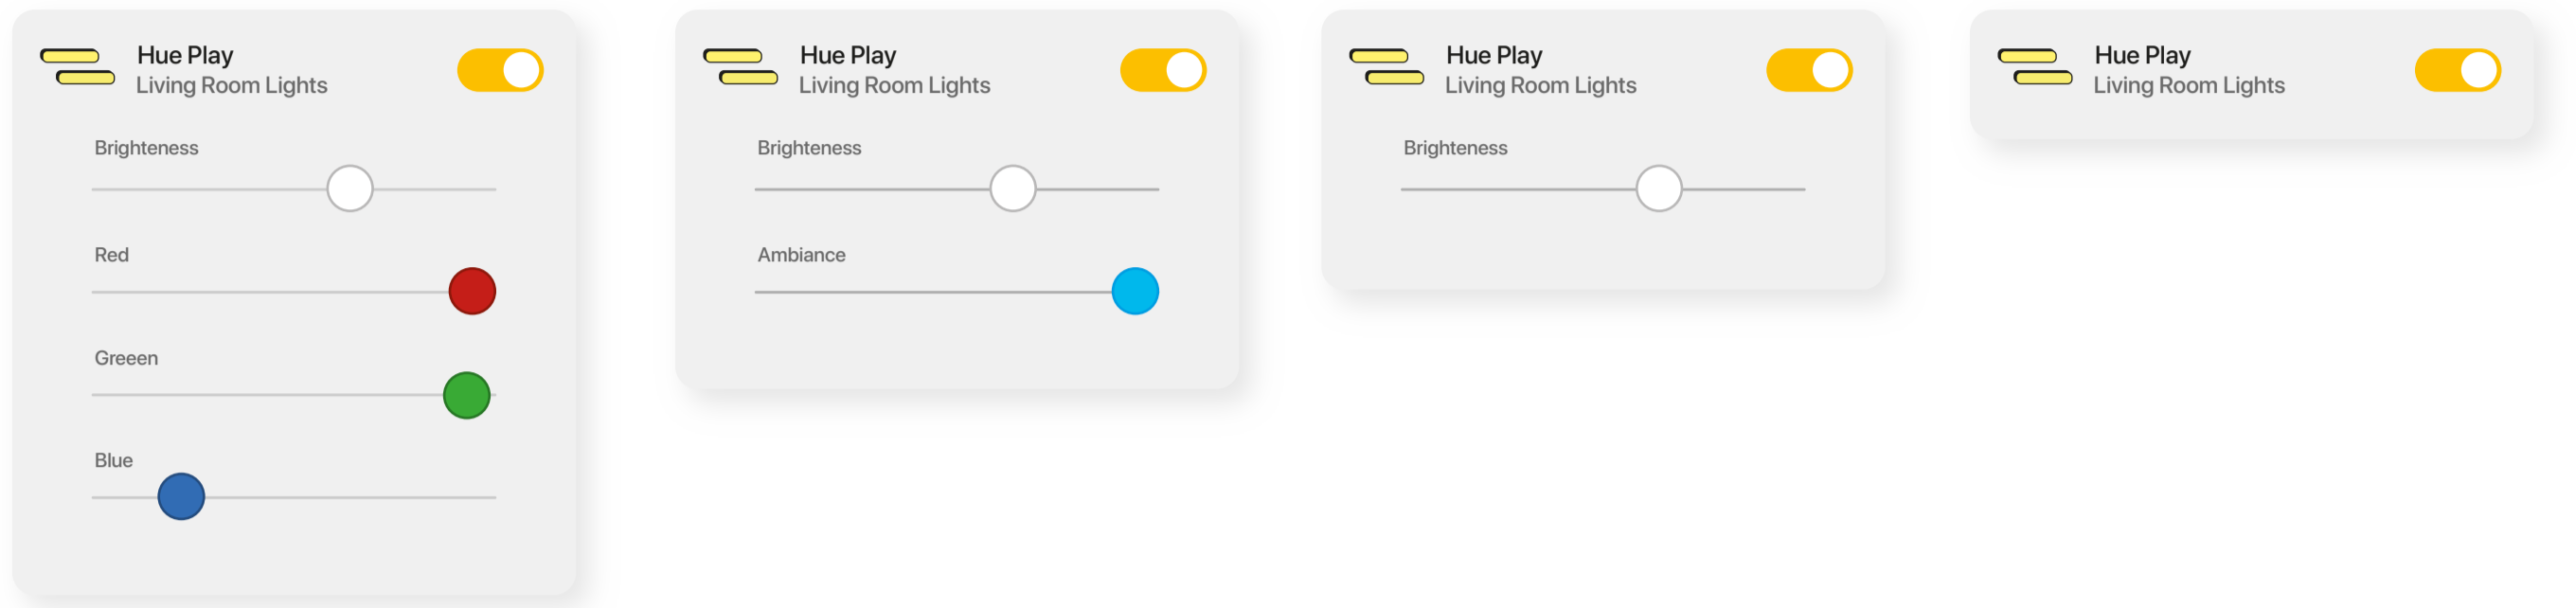

2. Widgets

Lights

Minimized

Expanded

Scenes

HVAC

Security

Rollers