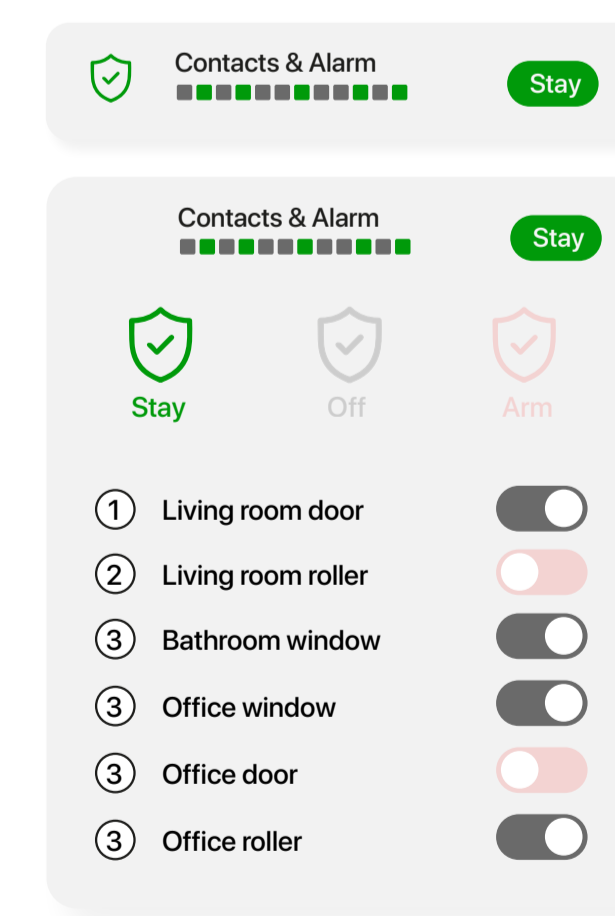

2. Widgets

Lights

Minimized

Expanded

Scenes

HVAC

Security

Rollers