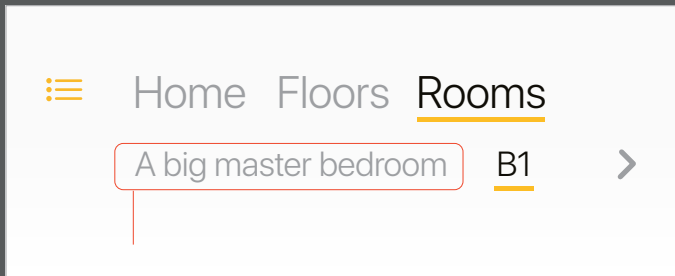

Nic's OH Page

Room's NAV bar: Alligment and fitting

Displayed rooms: 3 (max)

Displayed rooms: 2

Displayed rooms: 2

Displayed rooms: 1 (min)