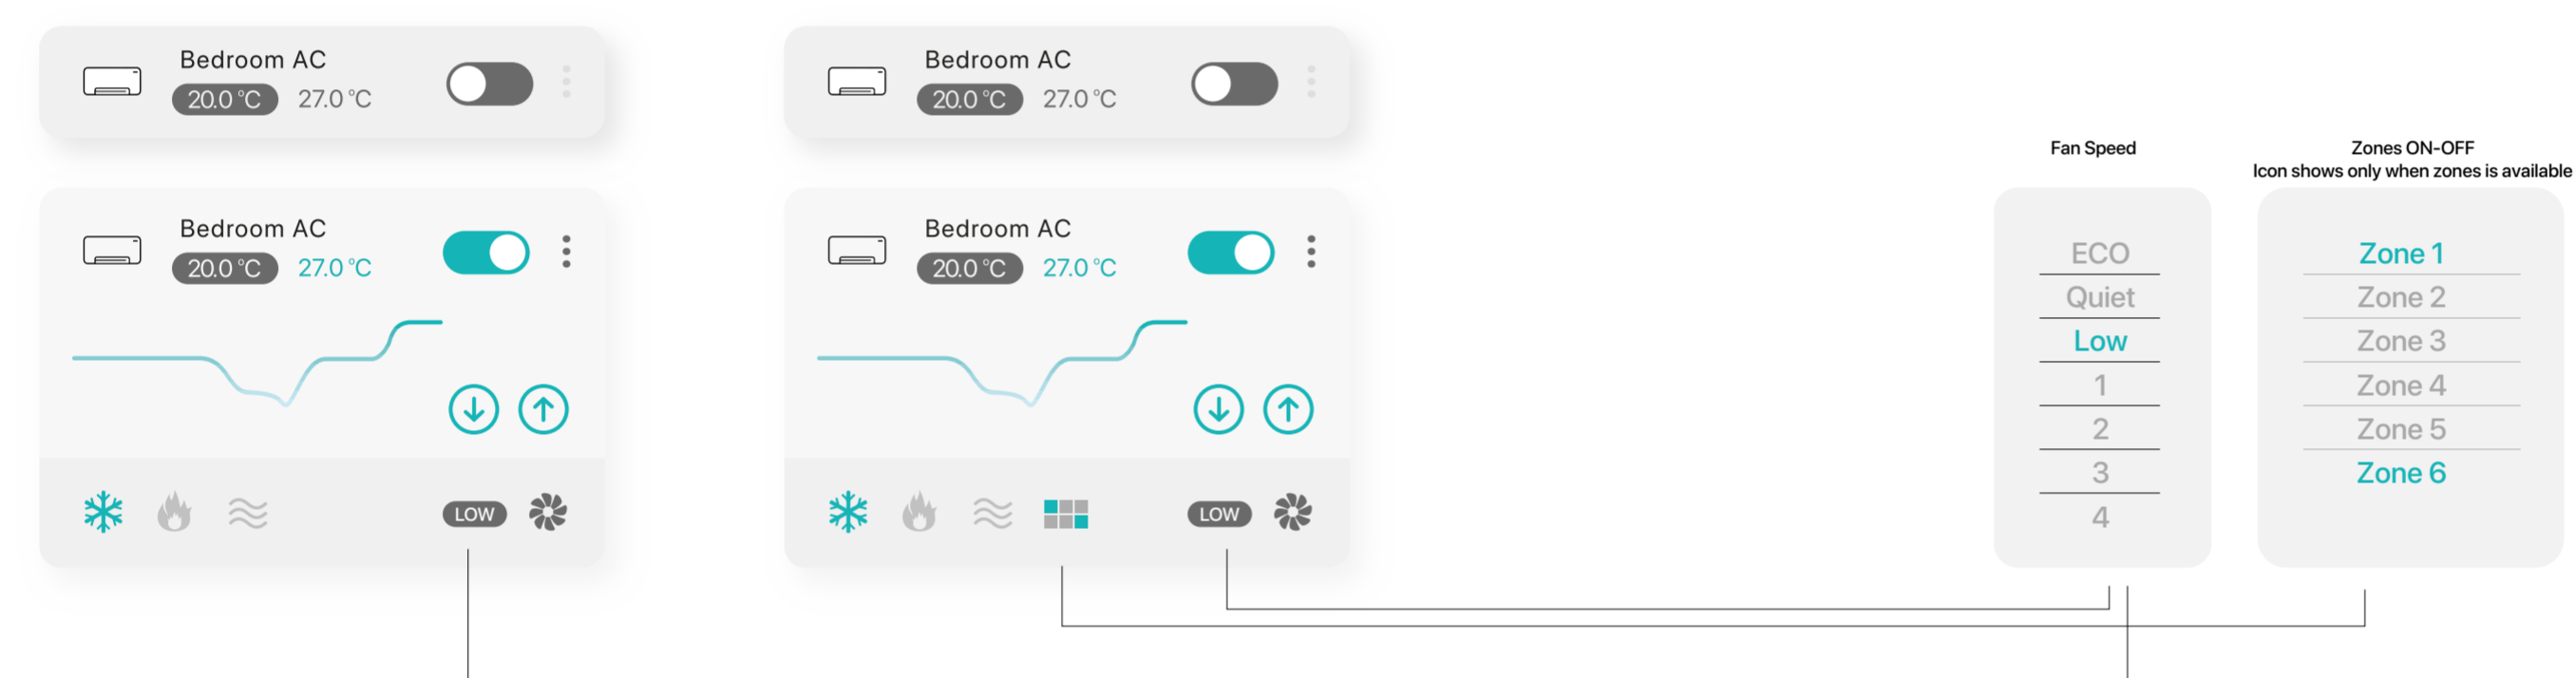

Widgets v4

Lights

Scenes

HVAC

Security

Rollers