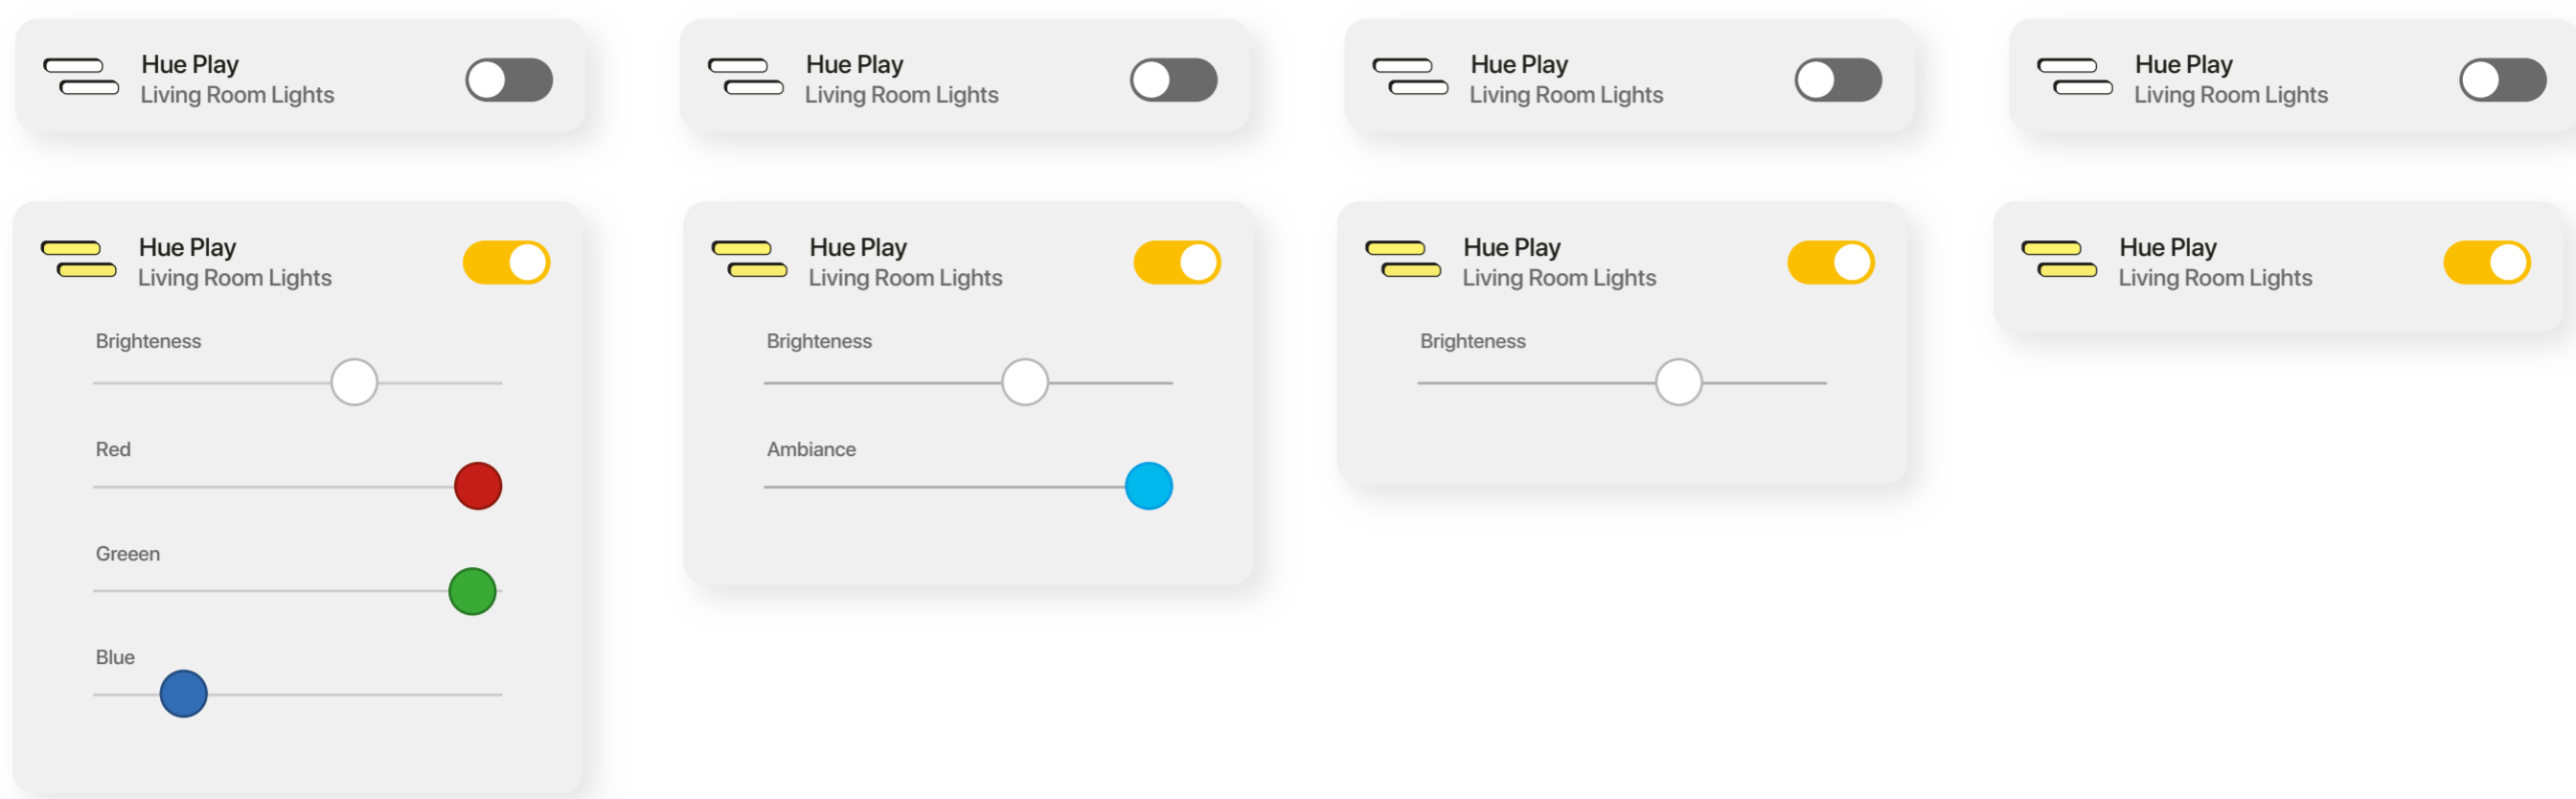

Widgets v4

Lights

Scenes

HVAC

Security

Rollers