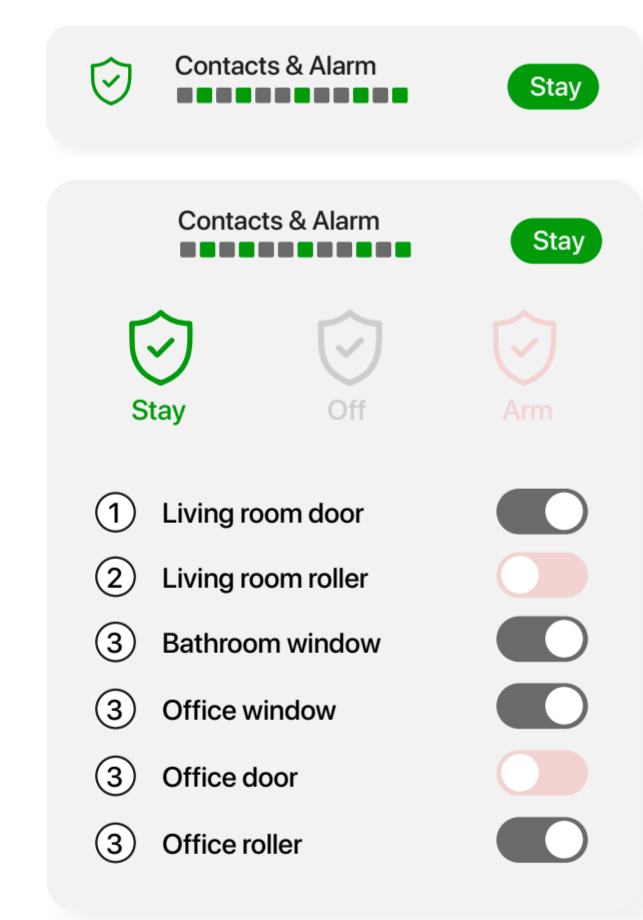

Widgets v4

Lights

Scenes

HVAC

Security

Rollers